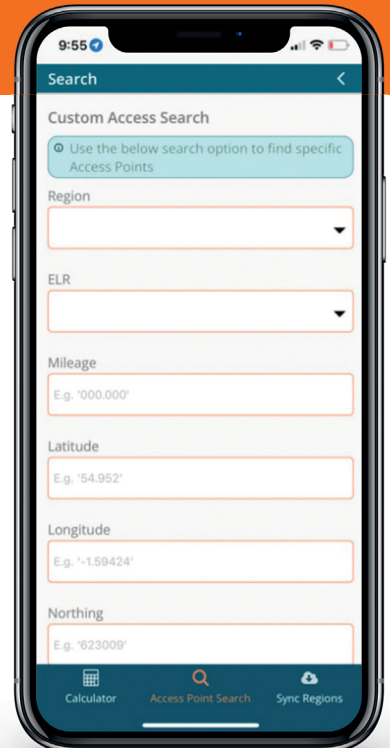

Keeping you safe on the line is
our number one priority.

That's why we've introduced the updated Access
Points app - making it easier than ever to find **safe**
track access points, fast. Here's how it works...

Search made simple

Access Points near me

Shows all access points within a select radius of your location

Custom search

Finds access points that match specific criteria suited to your task

Offline mode

Lets you download a region's data for use on the go, even without signal

Clear, safe directions

Once you choose your access point, you'll get clear in-app directions that keep you out of harm's way.

You can also link to Google or Apple Maps on your smart device.

The updated Access Points app makes it easier than ever to find safe track access points, fast. Simply download, search for access points near you or explore specific locations, and get clear, safe directions to wherever you need to be.

Search 'Access Points' today and look out for this app icon