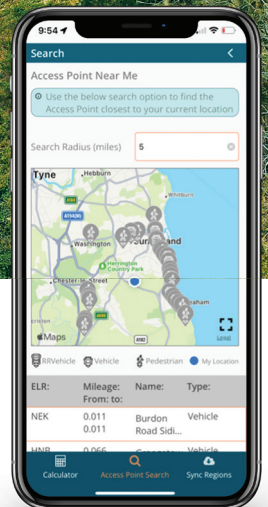

Safe track access, made simple

18,000+ access points in your pocket,
with the Access Points app

Working on the railway?
Use the Access Points app

Search 'Access Points' today

18,000+ access points in your pocket

Keeping you safe on the line is
our number one priority.

That's why we've introduced the updated Access
Points app - making it easier than ever to find **safe**
track access points, fast. Here's how it works...

Search made simple

Access Points near me

Shows all access points within a select radius of your location

Custom search

Finds access points that match specific criteria suited to your task

Offline mode

Lets you download a region's data for use on the go, even without signal

Clear, safe directions

Once you choose your access point, you'll get clear in-app directions that keep you out of harm's way.

You can also link to Google or Apple Maps on your smart device.

The updated Access Points app makes it easier than ever to find safe track access points, fast. Simply download, search for access points near you or explore specific locations, and get clear, safe directions to wherever you need to be.