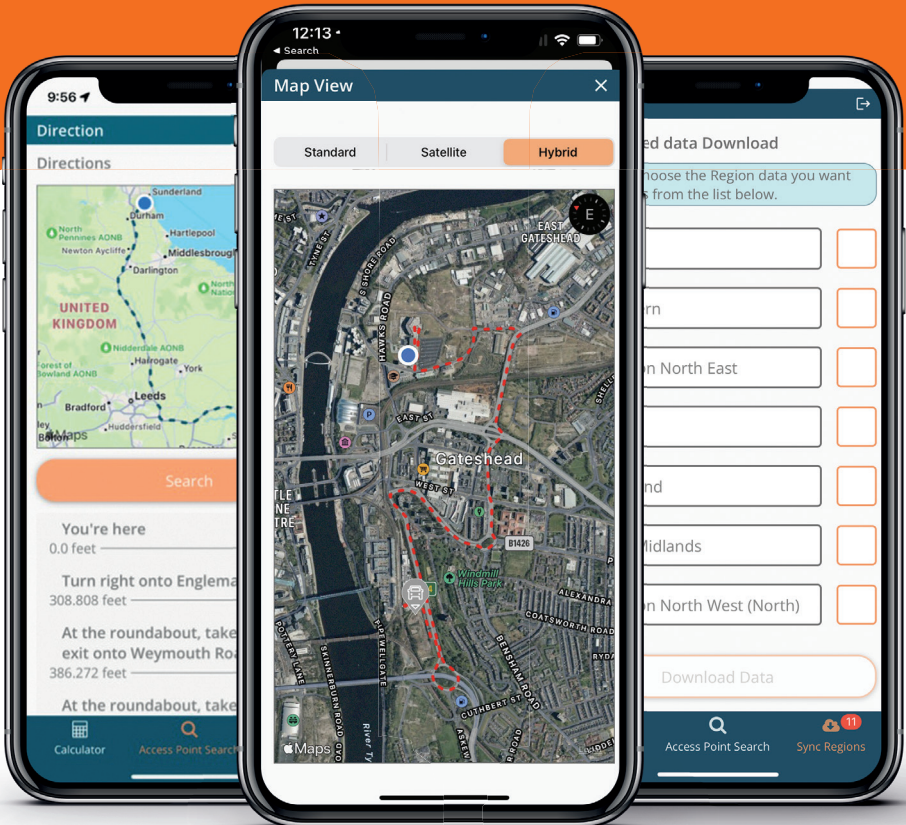

Safe track access, made simple

18,000+ access points in your pocket,
with the Access Points app

Working on the railway?
Use the Access Points app

Search 'Access Points' today

18,000+ access points in your pocket

Keeping you safe on the line is
our number one priority.

That's why we've introduced the updated Access
Points app - making it easier than ever to find **safe**
track access points, fast. Here's how it works...

Search made simple

Access Points near me

Shows all access points within a select radius of your location

Custom search

Finds access points that match specific criteria suited to your task

Offline mode

Lets you download a region's data for use on the go, even without signal

Clear, safe directions

Once you choose your access point, you'll get clear in-app directions that keep you out of harm's way.

You can also link to Google or Apple Maps on your smart device.

The updated Access Points app makes it easier than ever to find safe track access points, fast. Simply download, search for access points near you or explore specific locations, and get clear, safe directions to wherever you need to be.