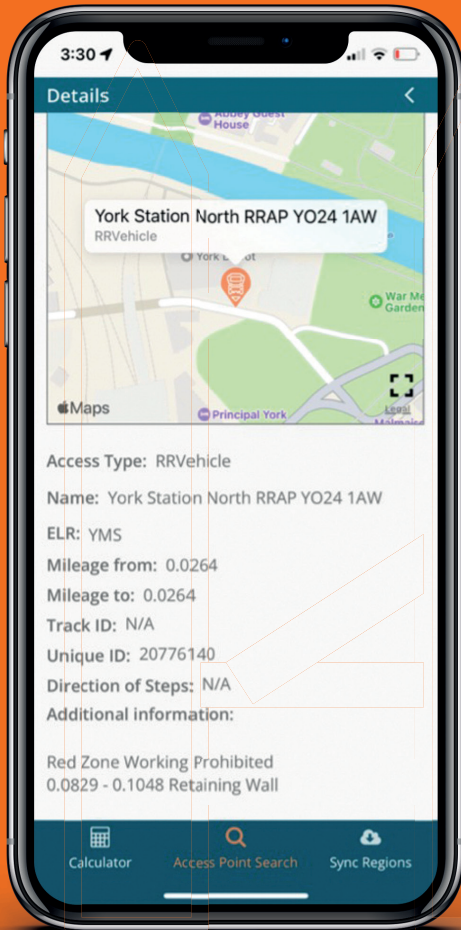

Safe track access, made simple

18,000+ access points in your pocket,
with the Access Points app

Working on the railway?
Use the Access Points app

Search 'Access Points' today

18,000+ access points in your pocket

Keeping you safe on the line is
our number one priority.

That's why we've introduced the updated Access
Points app - making it easier than ever to find **safe**
track access points, fast. Here's how it works...

Search made simple

Access Points near me

Shows all access points within a select radius of your location

Custom search

Finds access points that match specific criteria suited to your task

Offline mode

Lets you download a region's data for use on the go, even without signal

Clear, safe directions

Once you choose your access point, you'll get clear in-app directions that keep you out of harm's way.

You can also link to Google or Apple Maps on your smart device.

The updated Access Points app makes it easier than ever to find safe track access points, fast. Simply download, search for access points near you or explore specific locations, and get clear, safe directions to wherever you need to be.