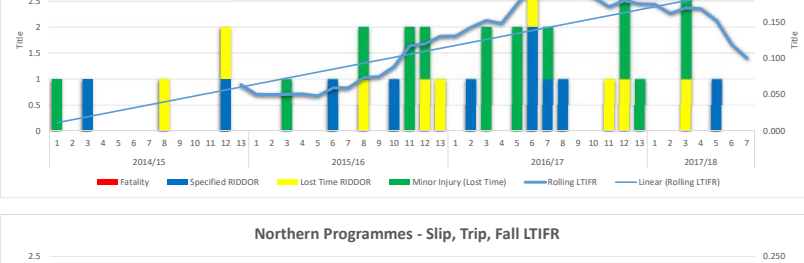

Infrastructure Projects - Slip, Trip, Fall LTIFR

Central - Slip, Trip, Fall LTIFR

Scotland & North Eastern - Slip, Trip, Fall LTIFR

Southern - Slip, Trip, Fall LTIFR

Great Western & Crossrail - Slip, Trip, Fall LTIFR

Signalling - Slip, Trip, Fall LTIFR

Thameslink - Slip, Trip, Fall LTIFR

Track - Slip, Trip, Fall LTIFR

Northern Programmes - Slip, Trip, Fall LTIFR