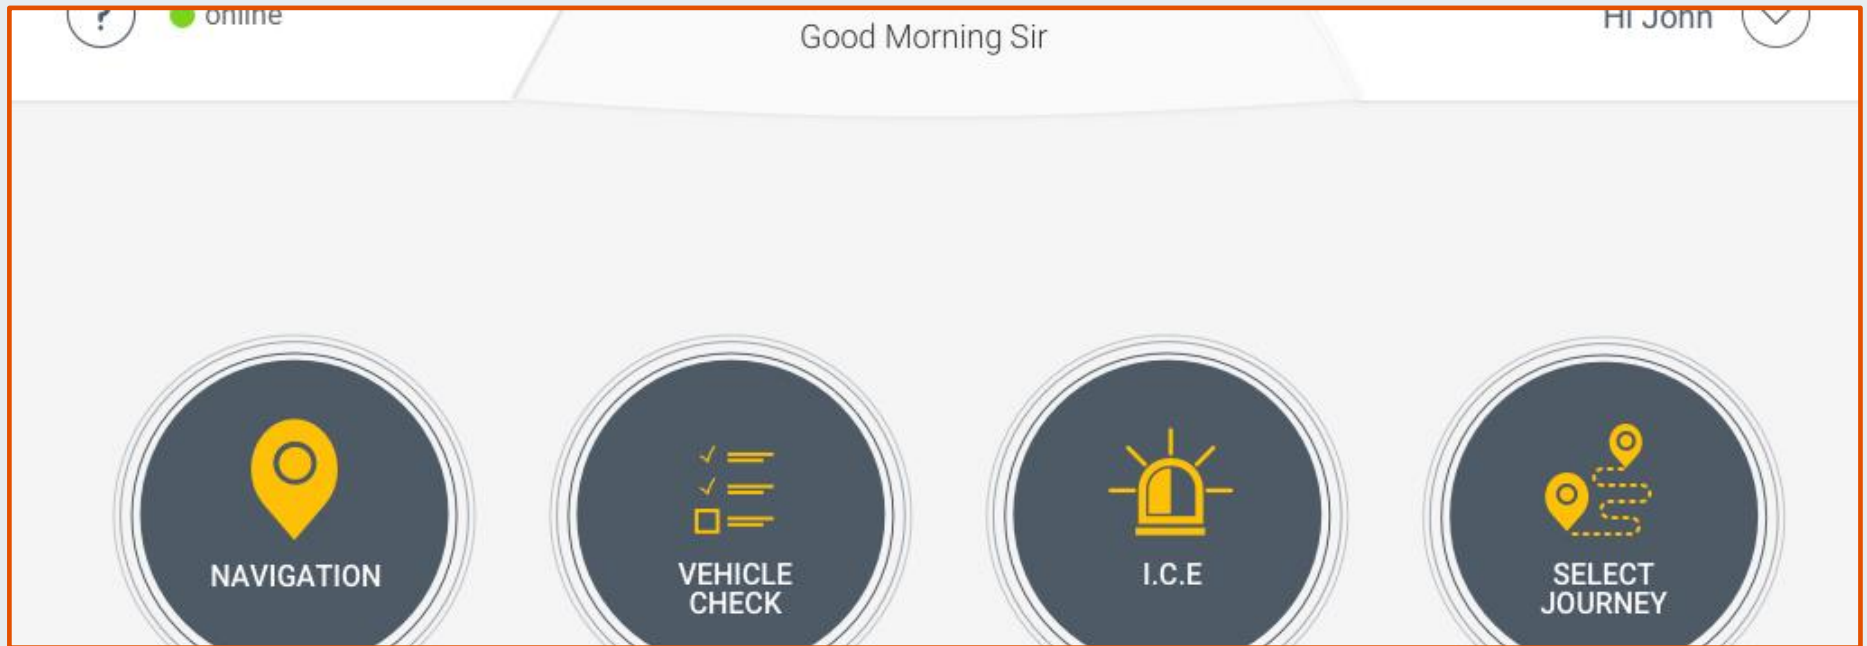

What are the benefits of the VTS?

To find out how the VTS can help with the daily vehicle checks and alerting someone in case of an emergency, visit

<https://safety.networkrail.co.uk/wp-content/uploads/2017/03/The-benefits-of-VTS.pdf>