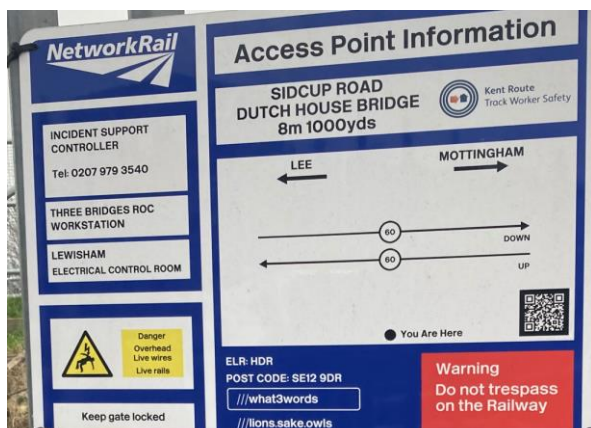

NSCD LOCAL CONTROL PANEL

LOCATION: Lee Loop Sub/Dutch House

NSCD No: L149, L150, L151, L152

ELR	HDR
MILEAGE	08m 48Ch
SIDE OF RAILWAY	Down Dartford Loop
NEAREST ROAD NAME	SIDCUP ROAD
NEAREST POSTCODE	SE12 9DR
LAT/LONG	51°26'46.2"N 0°01'50.1"E
MAP LINK	51°26'46.2"N 0°01'50.1"E
///what3words	///lions.sake.owls
ACCESS GATE	Network Rail Access Gate - Abloy Key Required

LCP INFORMATION	The LCP is located at the top of stairwell next to overbridge HDR773
-----------------	--

COMMUNICATION	Good coverage on o2 and Three network at this location. Use of company mobile phone is sufficient
---------------	---

ADDITIONAL INFORMATION	N/A
------------------------	-----

SITE PHOTOS

ACCESS INFO

PEDESTRIAN ACCESS ROUTE

LOCATION OF LCP