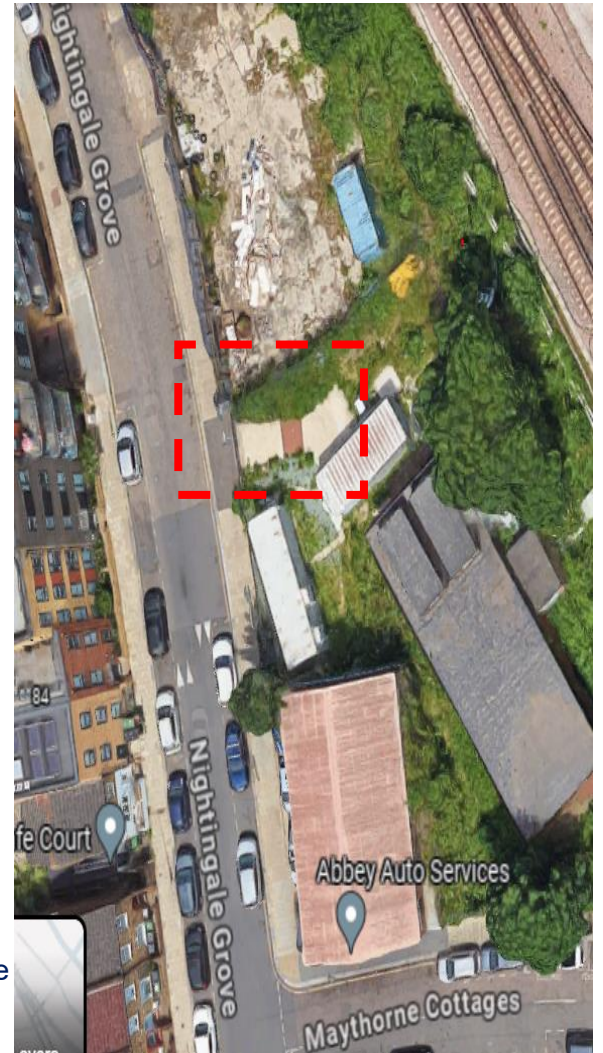

NSCD LOCAL CONTROL PANEL

LOCATION: Hither Green Sub (B4)

NSCD No: L029, L030, L031, L032, L071, L072, L073, L074, L149, L150

ELR	XTD
MILEAGE	07m 07Ch
SIDE OF RAILWAY	Up Fast
NEAREST ROAD NAME	NIGHTINGALE GROVE
NEAREST POSTCODE	SE13 6DZ
LAT/LONG	51°27'09.1"N 0°00'09.0"W
MAP LINK	https://maps.app.goo.gl/mttXhzRKJuPht5zU9
///what3words	///pirate.clear.change
ACCESS GATE	Network Rail Access Gate - Abloy Key Required

LCP INFORMATION	The LCP is located at the entrance to the substation on the left when entering via the access gate.
-----------------	---

COMMUNICATION	Good coverage on o2 and Three network at this location. Use of company mobile phone is sufficient
---------------	---

ADDITIONAL INFORMATION	N/A
------------------------	-----

SITE PHOTOS

SUBSTATION INFO

PEDESTRIAN ACCESS ROUTE

LOCATION OF LCP