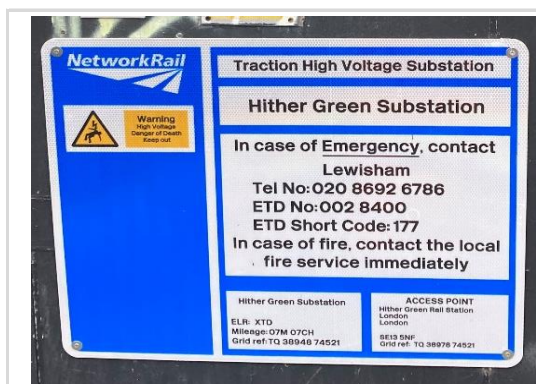

SITE PHOTOS

SUBSTATION INFO