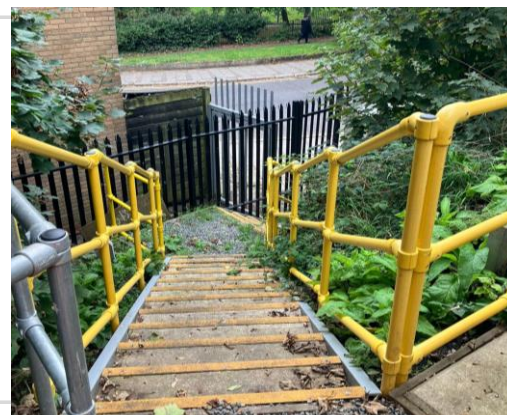

PEDESTRIAN ACCESS ROUTE