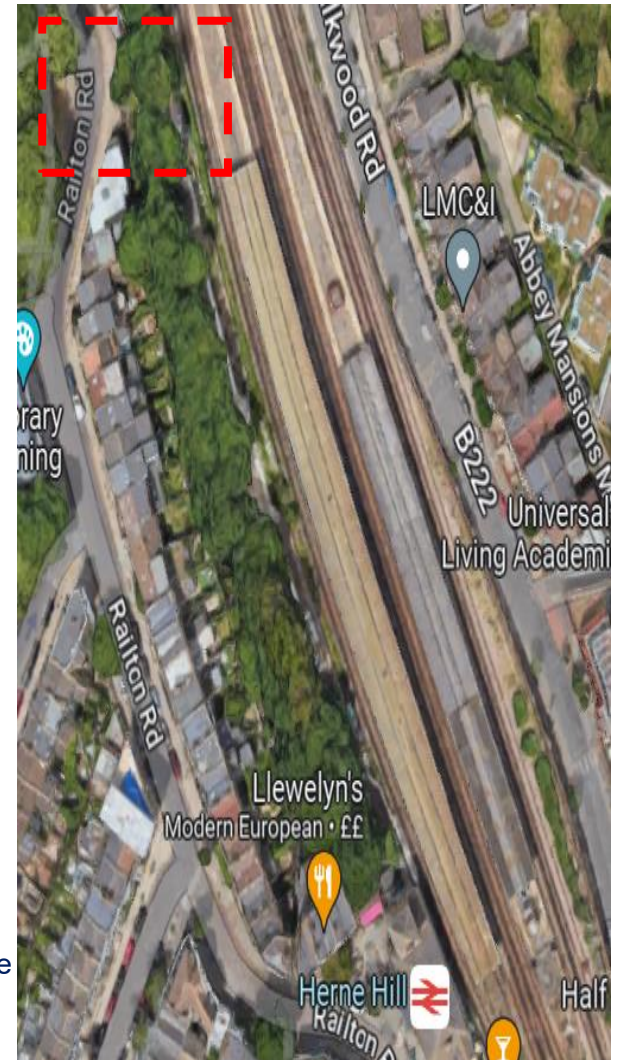

NSCD LOCAL CONTROL PANEL

LOCATION: Herne Hill (B4)

NSCD No: L581, L582, L565, L566, L281, L281, L282, L579, L580

ELR	VIR
MILEAGE	03m 75ch
SIDE OF RAILWAY	Up Platform Loop
NEAREST ROAD NAME	Railton Road
NEAREST POSTCODE	SE24 0LX
LAT/LONG	51°27'1"N, 0°06'12.9"W
MAP LINK	https://maps.app.goo.gl/TPRLnnTBJ6EgvrRa7
///what3words	///drive.gifts.camps
ACCESS GATE	Network Rail Access Gate - Abloy Key Required

LCP INFORMATION

The LCP is located at the top of the stairwell. Climb up and find LCP next to the TP Hut entrance

COMMUNICATION

Good coverage on o2 and Three network at this location. Use of company mobile phone is sufficient

ADDITIONAL INFORMATION

SITE PHOTOS

ACCESS GATE

PEDESTRIAN ACCESS ROUTE

LOCATION OF LCP