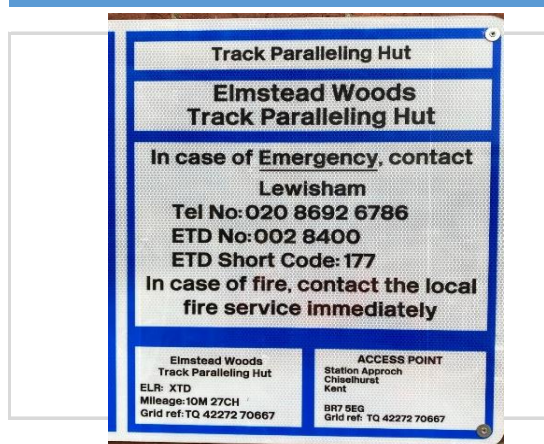

SITE PHOTOS

ACCESS INFO