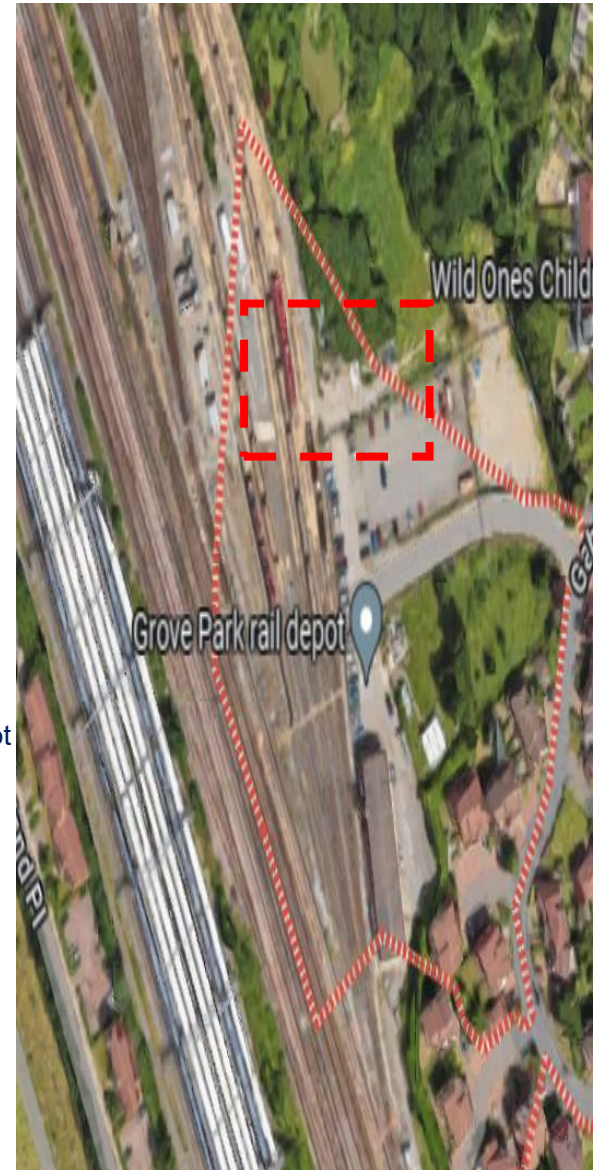

NSCD LOCAL CONTROL PANEL

LOCATION: Bramdean Sub

NSCD No: L071N, L072N, L073N, L074N, L075N, L076N, L077N, L078N

ELR	Bramdean Sidings
MILEAGE	08m 00Ch
SIDE OF RAILWAY	Bramdean Sidings
NEAREST ROAD NAME	GROVE PARK DEPOT
NEAREST POSTCODE	SE12 0UE
LAT/LONG	51°26'23.4"N 0°00'44.9"E
MAP LINK	51°26'23.4"N 0°00'44.9"E
///what3words	///woof.indoor.moss
ACCESS GATE	Network Rail Access Gate within depot- Abloy Key Required

LCP INFORMATION The LCP is located at the left when entering via the access gate

COMMUNICATION Good coverage on o2 and Three network at this location. Use of company mobile phone is sufficient

ADDITIONAL INFORMATION N/A

SITE PHOTOS

ACCESS INFO

PEDESTRIAN ACCESS ROUTE

LOCATION OF LCP